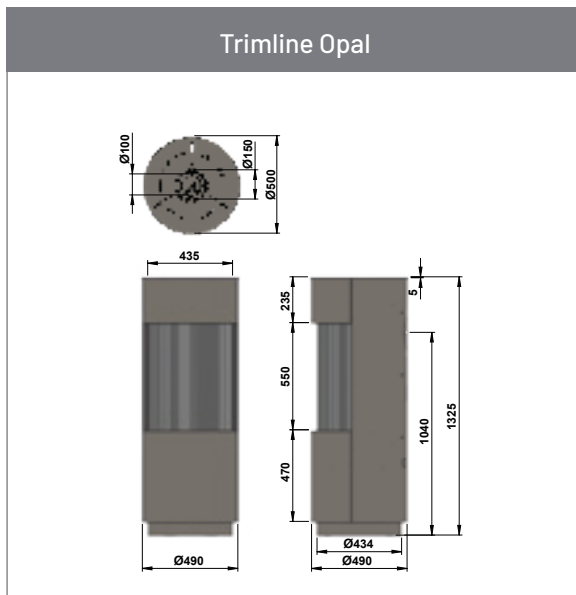

Vrijstaande Gemstone modellen

AFMETINGEN