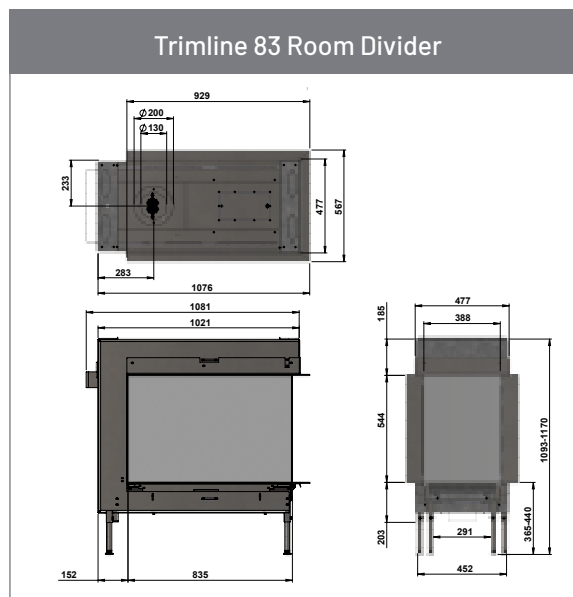

Trimline 83 Panoramic

Trimline 100-120-140 Panoramic

Trimline 55XHTunnel

Trimline 73H Tunnel

Trimline 83 Tunnel

Trimline 100-120-140 Tunnel

Room dividers

AFMETINGEN