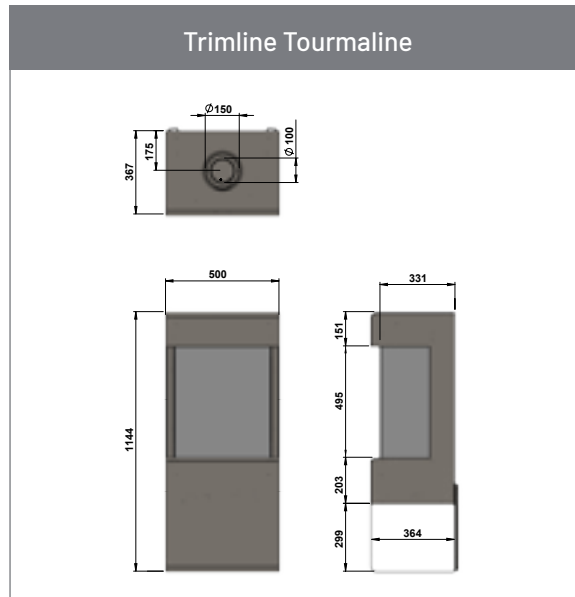

Vrijstaande Gemstone modellen

AFMETINGEN