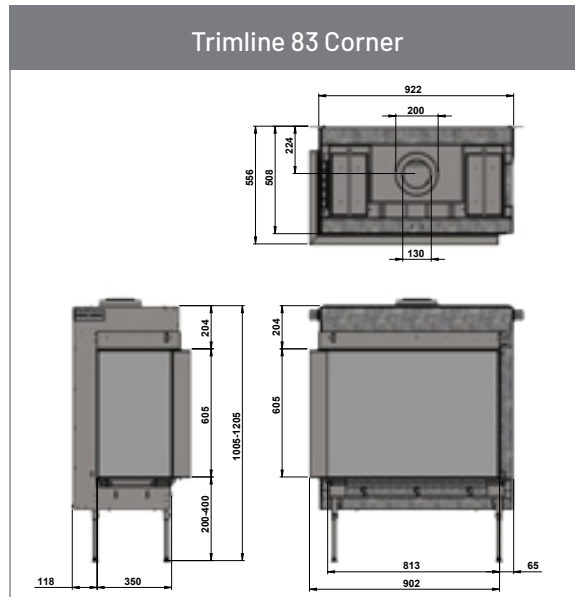

Hoek- en panoramamodellen

AFMETINGEN