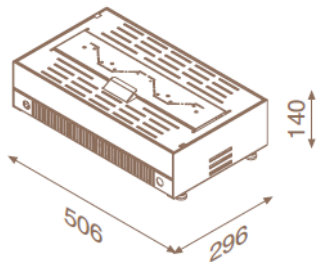

Focus 60 (10 kW)

installation	Stainless steel	gas
indoor / outdoor		Nat.gas
indoor / outdoor		LPG
indoor / outdoor	●	Nat.gas
indoor / outdoor	●	LPG