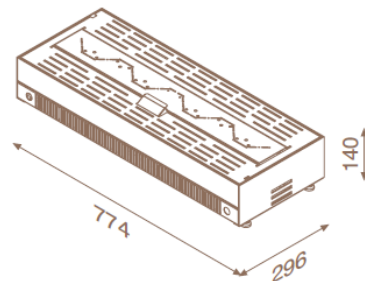

Focus 80 (10 kW)

installation	Stainless steel	gas
indoor / outdoor		Nat.gas
indoor / outdoor		LPG
indoor / outdoor	●	Nat.gas
indoor / outdoor	●	LPG