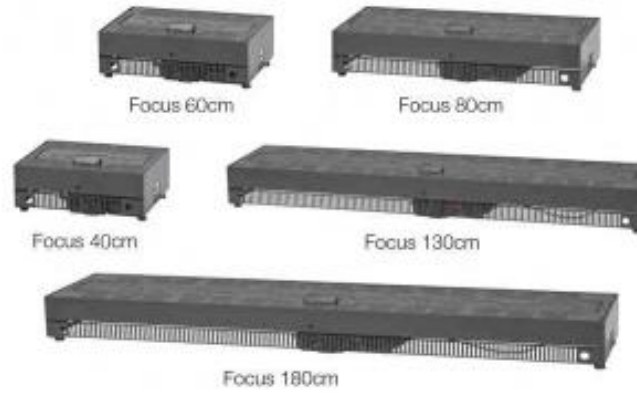

## Focus 40 (8,3 kW)

| installation     | Stainless steel | gas     |
|------------------|-----------------|---------|
| indoor / outdoor |                 | Nat.gas |
| indoor / outdoor |                 | LPG     |
| indoor / outdoor | ●               | Nat.gas |
| indoor / outdoor | ●               | LPG     |