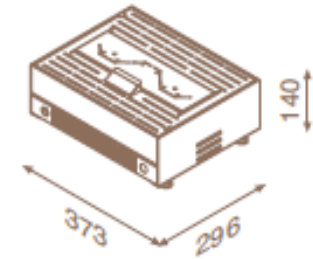

## Focus 40 (8,3 kW)

| installation     | Stainless steel | gas     |
|------------------|-----------------|---------|
| indoor / outdoor |                 | Nat.gas |
| indoor / outdoor |                 | LPG     |
| indoor / outdoor | ●               | Nat.gas |
| indoor / outdoor | ●               | LPG     |