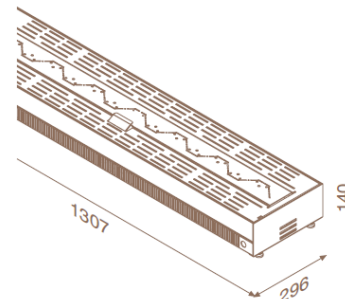

Focus 130 (12 kW)

installation	Stainless steel	gas
indoor / outdoor		Nat.gas
indoor / outdoor		LPG
indoor / outdoor	●	Nat.gas
indoor / outdoor	●	LPG