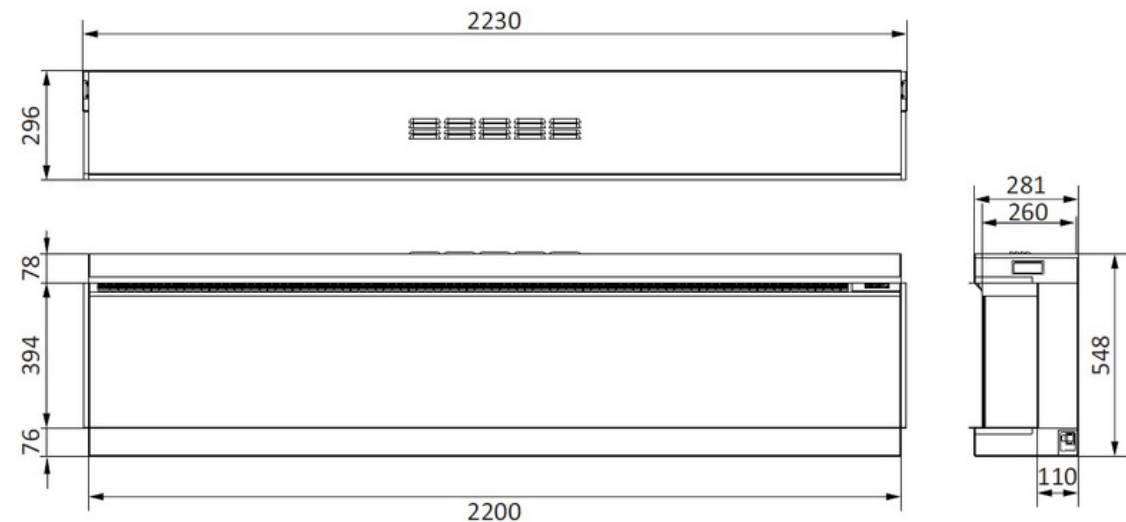

Trimline 220E Solus

A freestanding fireplace, with build-in looks

At 2.2 metres in length, the Trimline 220E Solus is the largest fire in the Solus Collection. This elegantly styled landscaped electric fire will fit seamlessly in a range of interiors. It's particularly suited to modern interior design styles. As impressive as it is, you are still in control of every aspect of the fire, from the speed, colour, and brightness of the captivating flames to the enchanting crackling sounds of burning logs.

- Mounting as Front / Corner / Panoramic model.
- Maximum heat output: 1.8kW
- Minimum heat output: 0.9kW or cool ventilation.
- Quick start heating and adaptive smart heating options.
- Crackling sounds of burning logs.
- Incl. six pre-programmed light themes.
- Wi-Fi connection for easy operation.
- Optional TriLight ambient lighting kit:
RGB LED light strip, 3 metres, 15 colour modes.